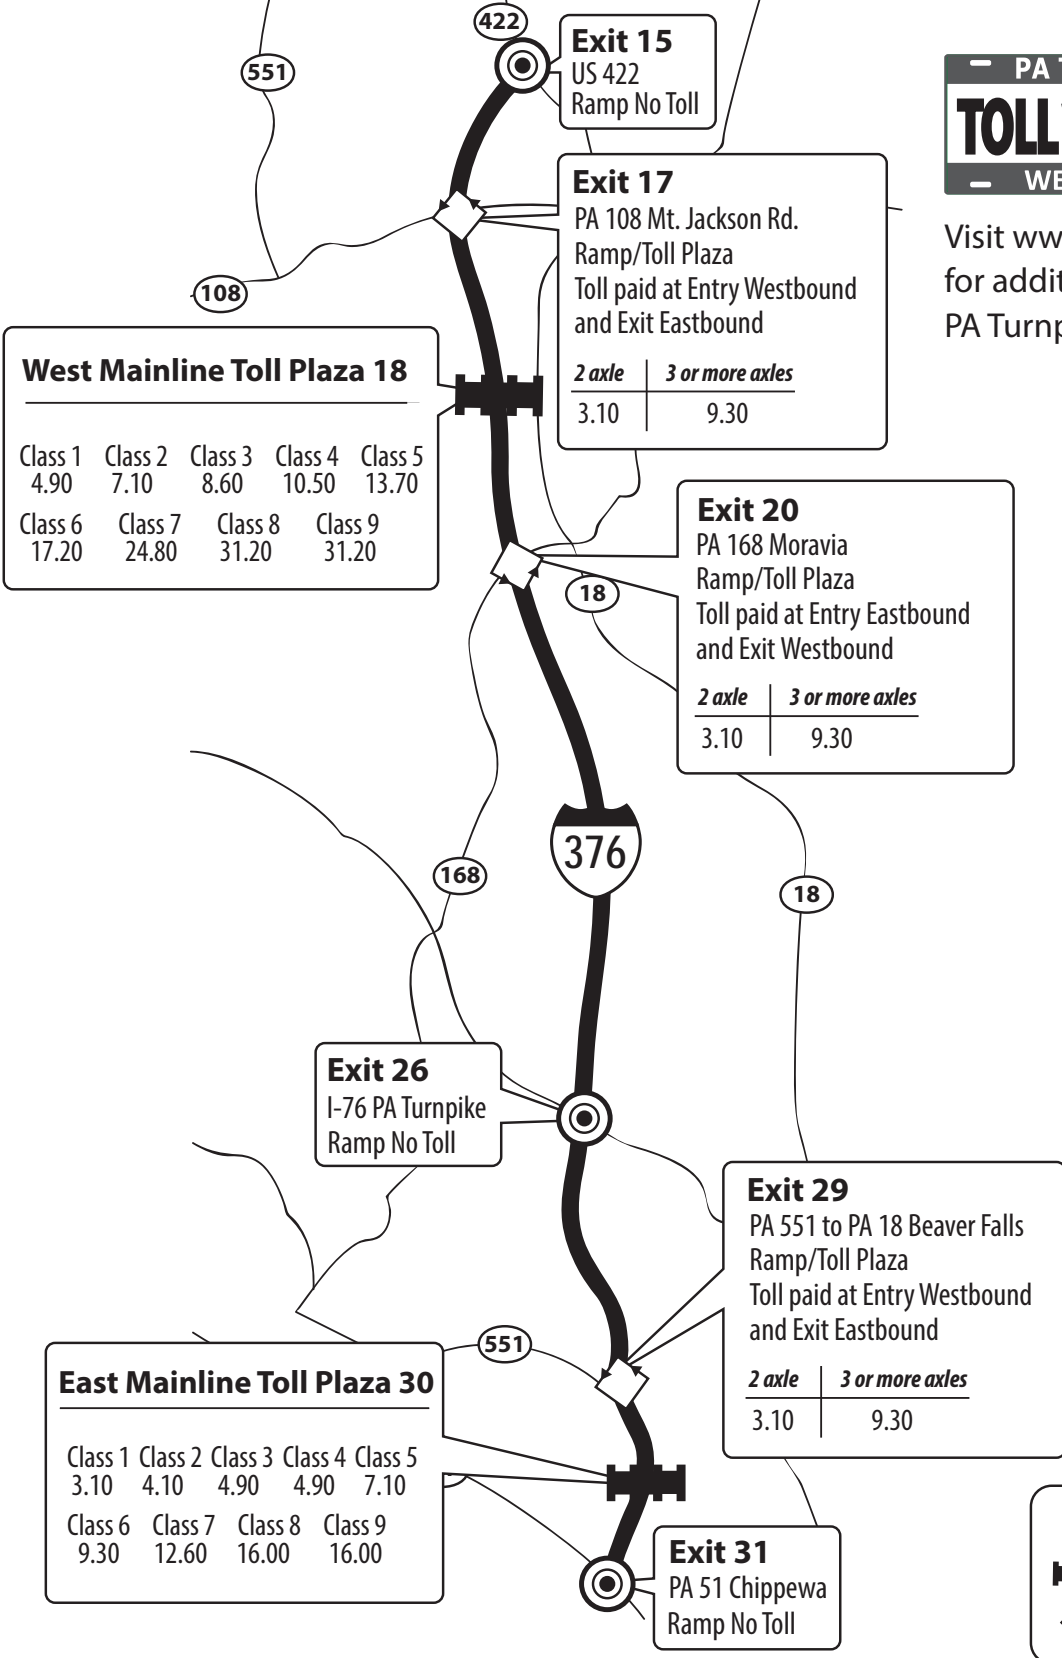

Beaver Valley Expressway (Toll 376) Toll Schedule Map

PA TURNPIKE TOLL BY PLATE RATES

Visit www.nocashzone.com for additional information on PA Turnpike TOLL BY PLATE.

- Ramp No Toll
- Mainline Toll Plaza
- Ramp/Toll Plaza

Special hauling permit & permit fee required for all overweight/over-dimensional loads. Visit <https://www.paturnpike.com/commercial/commercial.aspx> for more information.