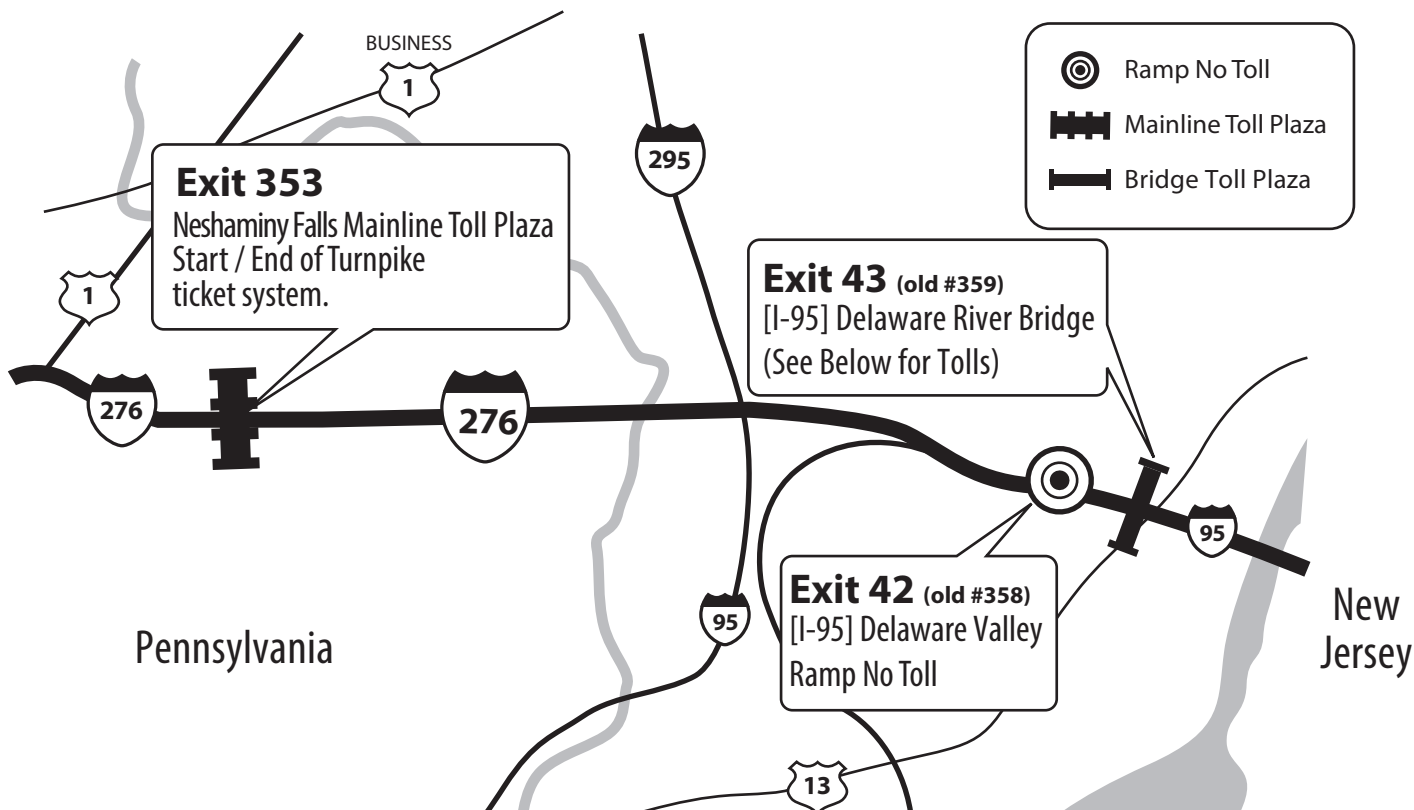

Delaware River Bridge to Neshaminy Falls Connection with the New Jersey Turnpike (One-way toll westbound only)

CASHLESS TOLLING: PA TURNPIKE TOLL BY PLATE & E-ZPASS RATES

Exit 43

PA Turnpike TOLL BY PLATE Rates

[I-95] Delaware River Bridge

Westbound Cashless Tolling

2 axle	3 axle	4 axle	5 axle	6 axle
8.20	16.30	24.20	32.40	40.30

Exit 43 E-ZPass Rates

[I-95] Delaware River Bridge

Westbound Cashless Tolling

2 axle	3 axle	4 axle	5 axle	6 axle
6.10	12.00	18.00	23.90	29.80

Visit www.nocashzone.com for additional information on PA Turnpike TOLL BY PLATE.