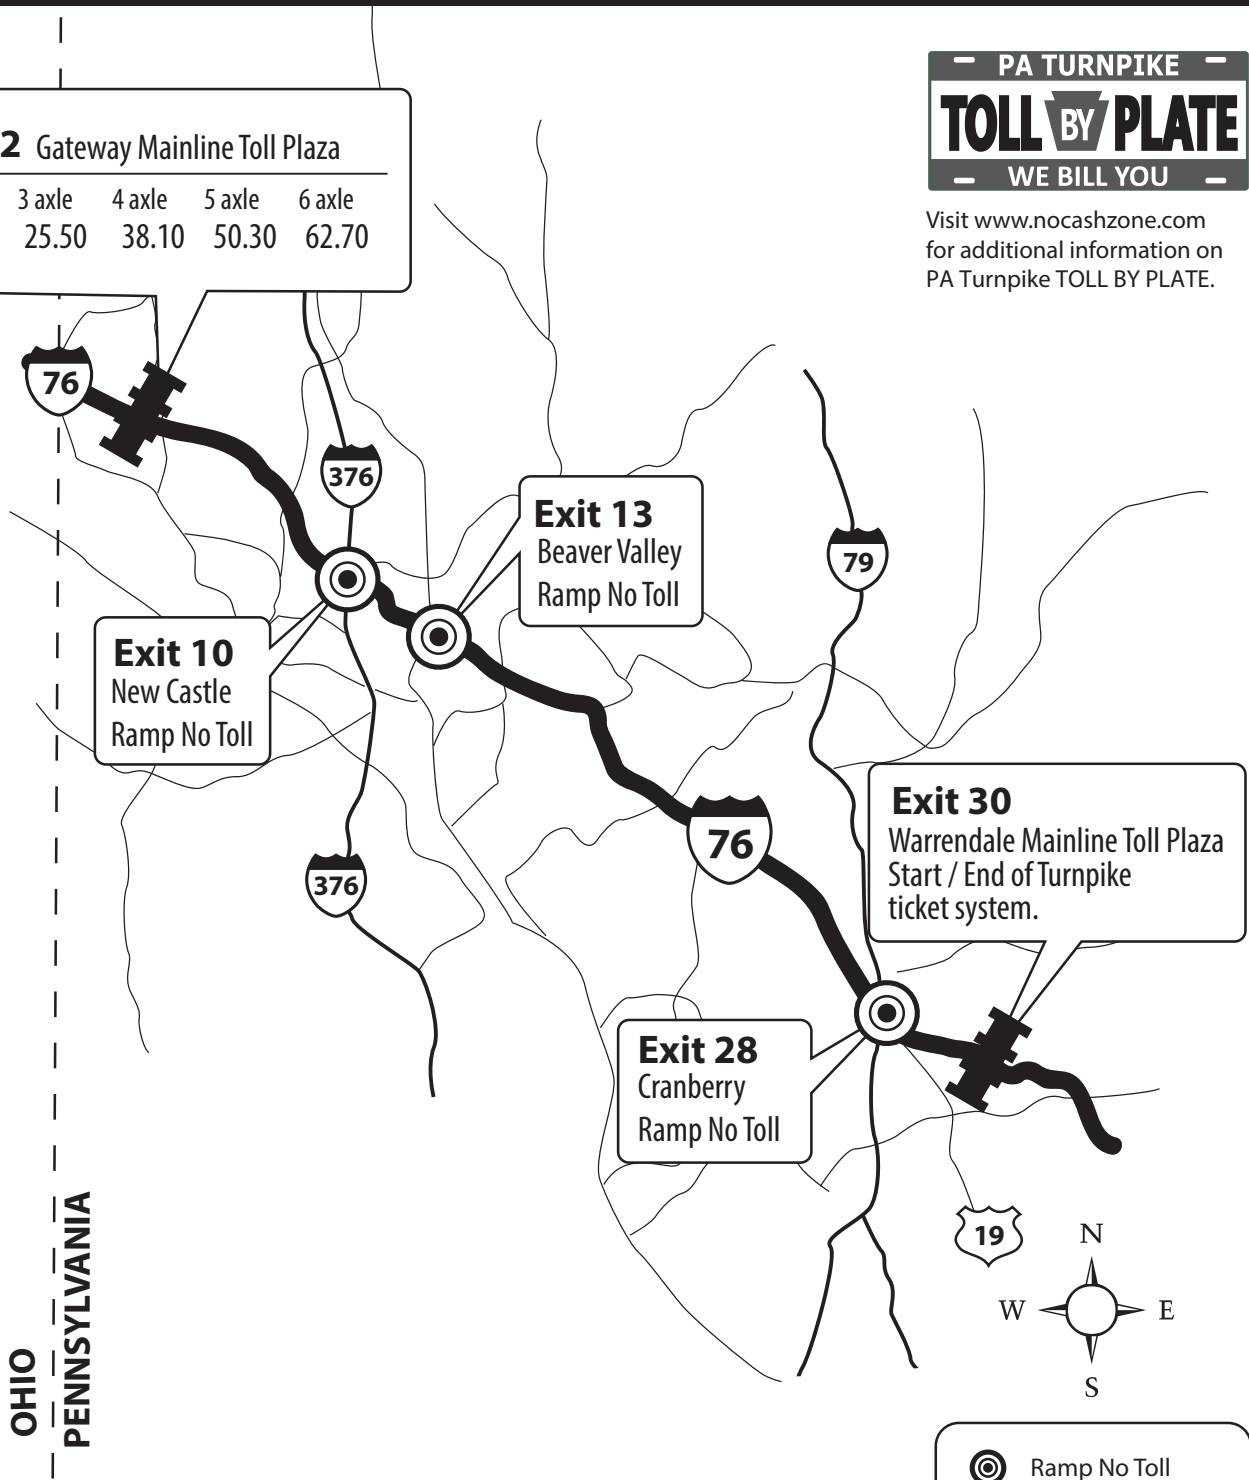

Gateway to Warrendale

Connection with the Ohio Turnpike

(One-way toll eastbound only)

PA TURNPIKE TOLL BY PLATE RATES

Visit www.nocashzone.com for additional information on PA Turnpike TOLL BY PLATE.

Exit 2 Gateway Mainline Toll Plaza					
2 axle	3 axle	4 axle	5 axle	6 axle	
13.00	25.50	38.10	50.30	62.70	

OHIO
PENNSYLVANIA

- Ramp No Toll
- Mainline Toll Plaza
- Ramp/Toll Plaza