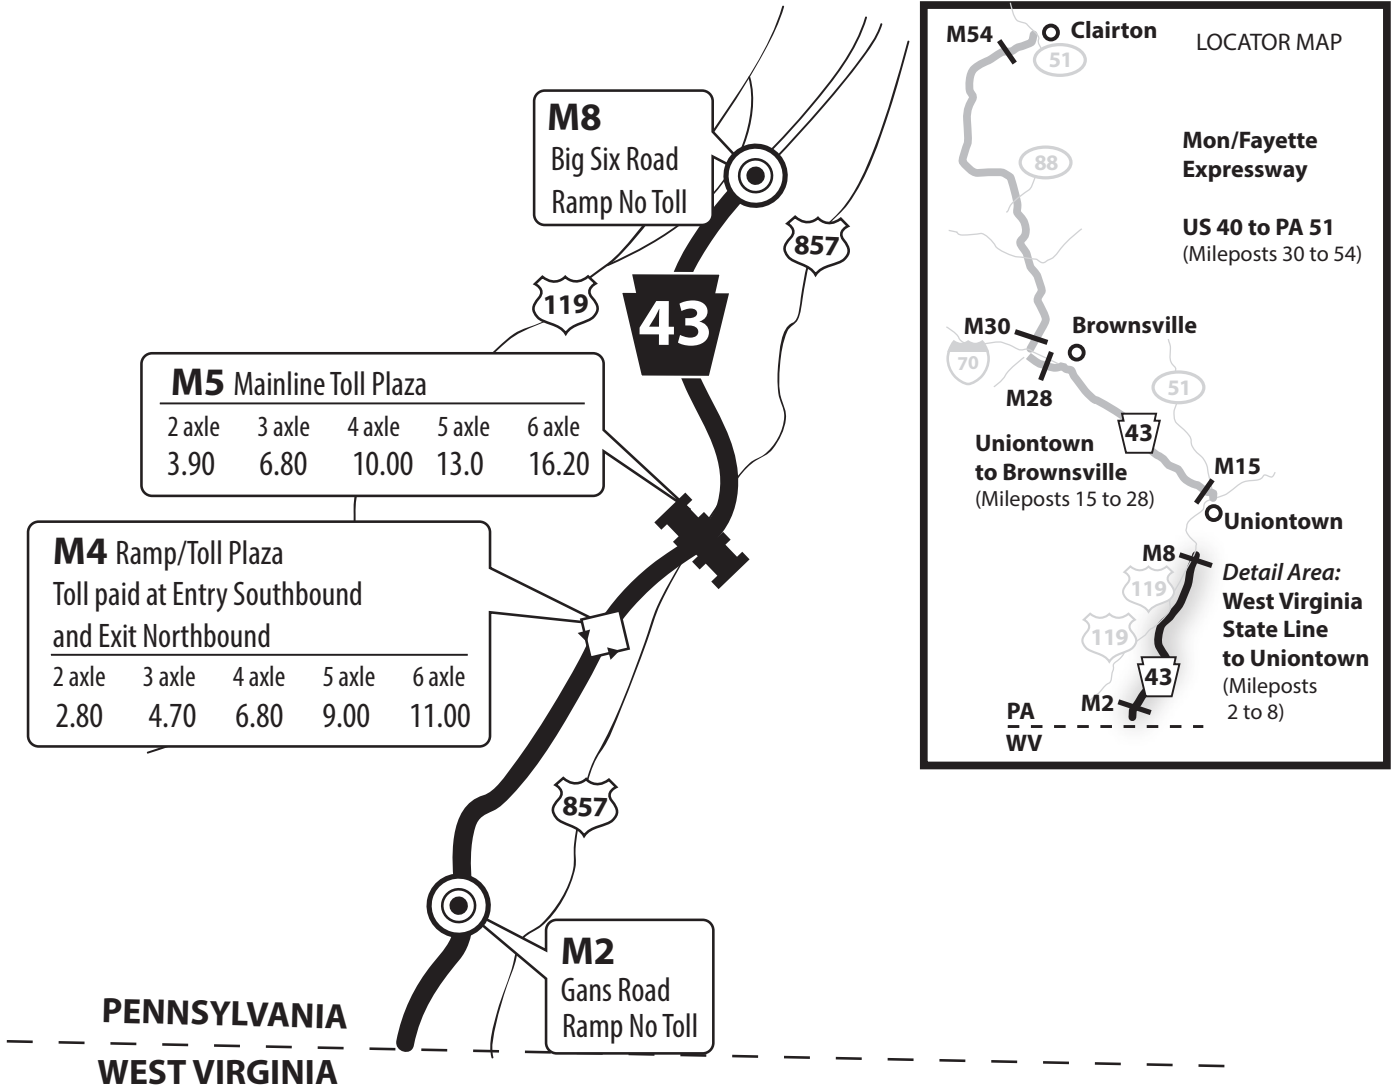

Turnpike 43 - Mon/Fayette Expressway

PA / WV State Line to Uniontown

PA TURNPIKE TOLL BY PLATE RATES

- Ramp No Toll
- Mainline Toll Plaza
- Ramp/Toll Plaza