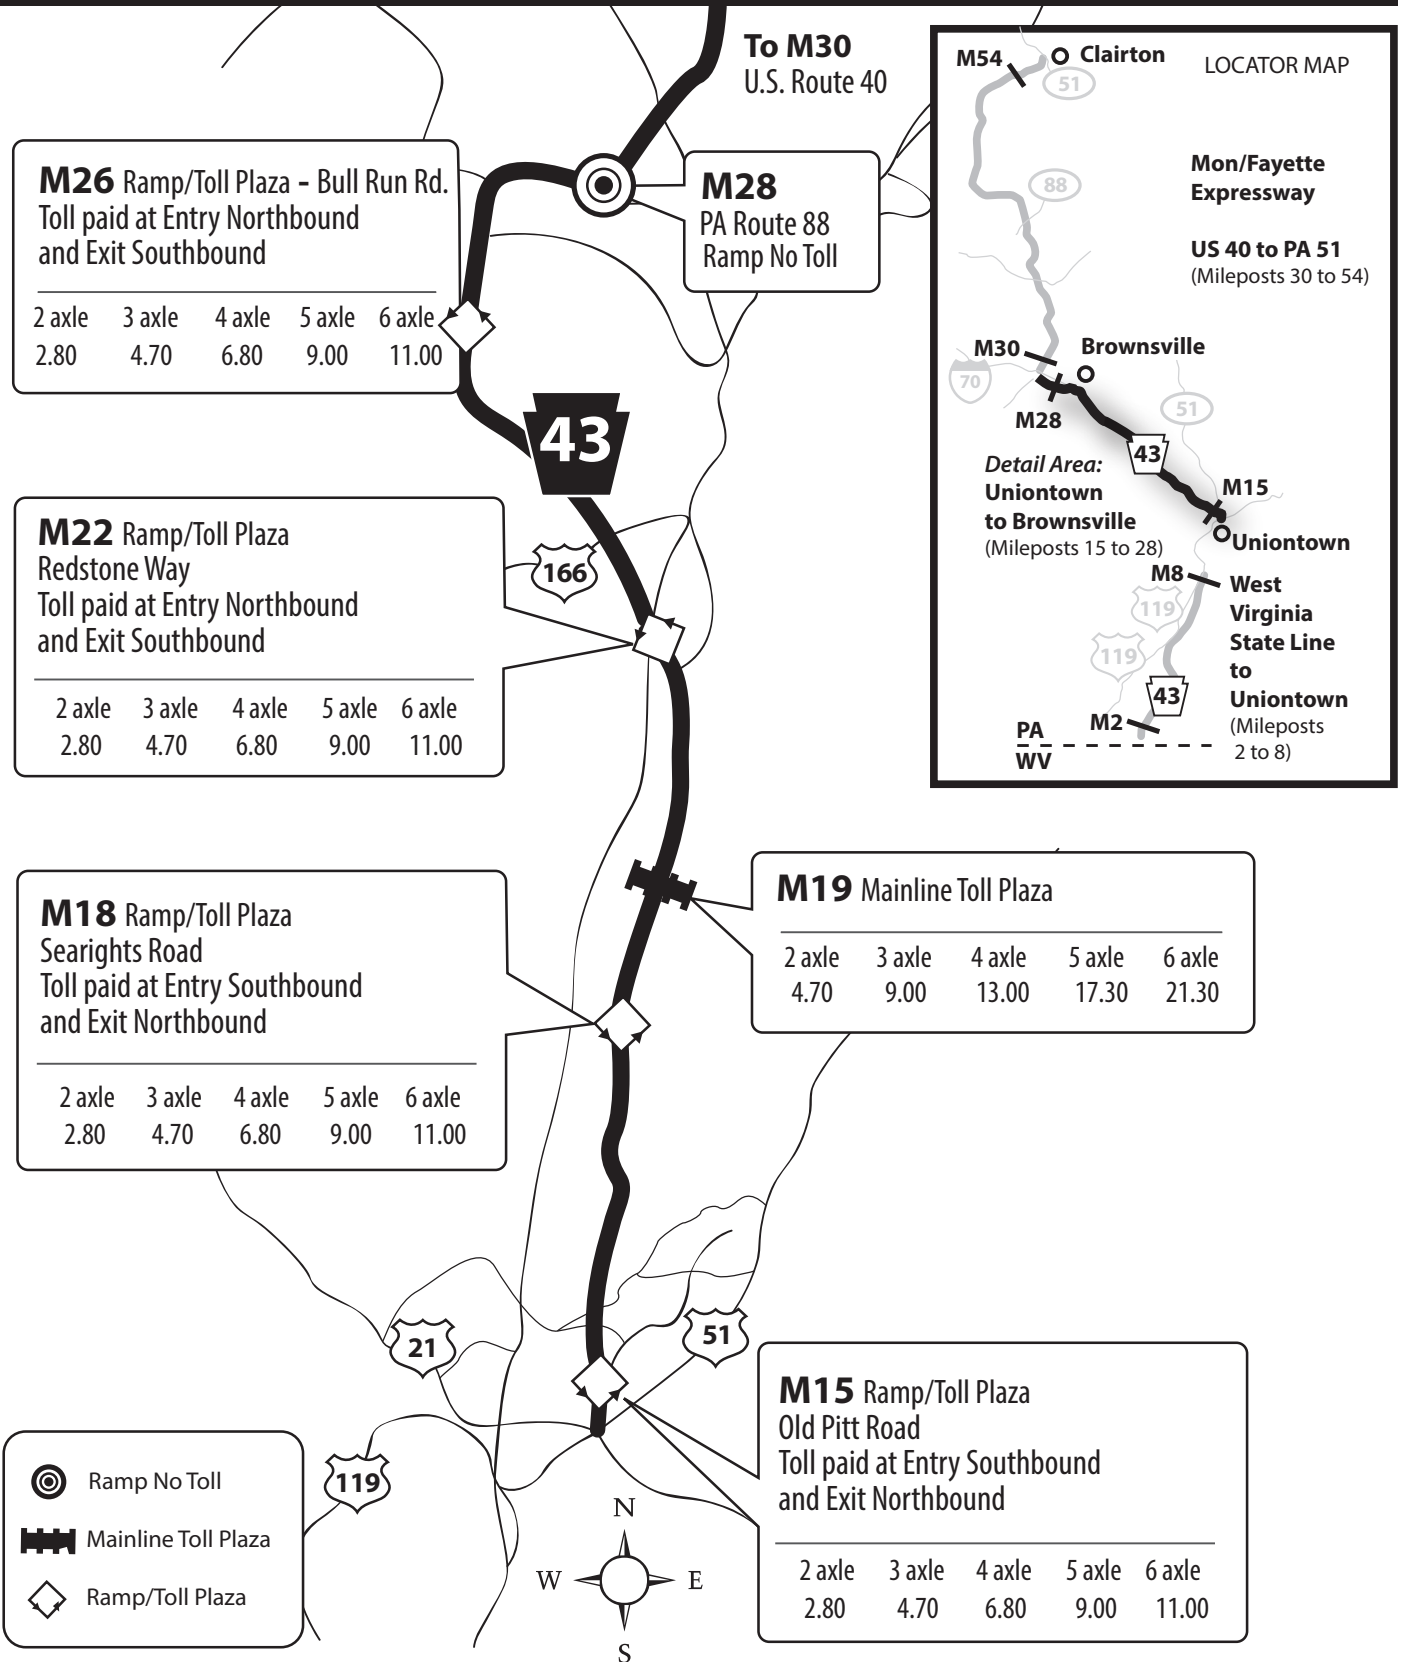

## PA / WV State Line to Uniontown

### PA TURNPIKE TOLL BY PLATE RATES

- Ramp No Toll
- Mainline Toll Plaza
- Ramp/Toll Plaza

# Turnpike 43 - Mon/Fayette Expressway Uniontown to Brownsville

# Turnpike 43 - Mon/Fayette Expressway - US 40 to PA 51