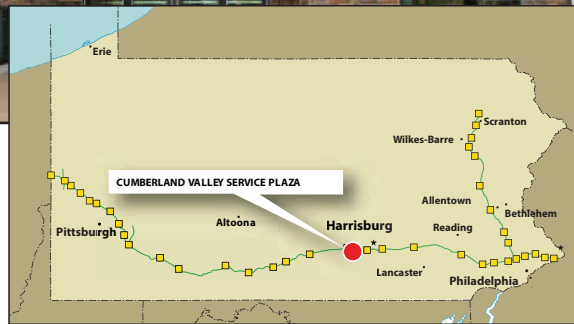

Cumberland Valley Service Plaza

Eastbound
Milepost 219.1

The Cumberland Valley service plaza is located eastbound at milepost 219.1 on the Pennsylvania Turnpike Mainline.

Amenities

- Tourist Information
- ATM
- PA Lottery Sales
- E-ZPass Sales
- Dog Walk Area
- Travel Board Info
- Air Station
- Outdoor Seating
- Family Restroom
- Mommy & Me Stall
- WiFi Internet Access
- Automatic Defibrillator
- Free Cell Phone Charging
- Art Sparks