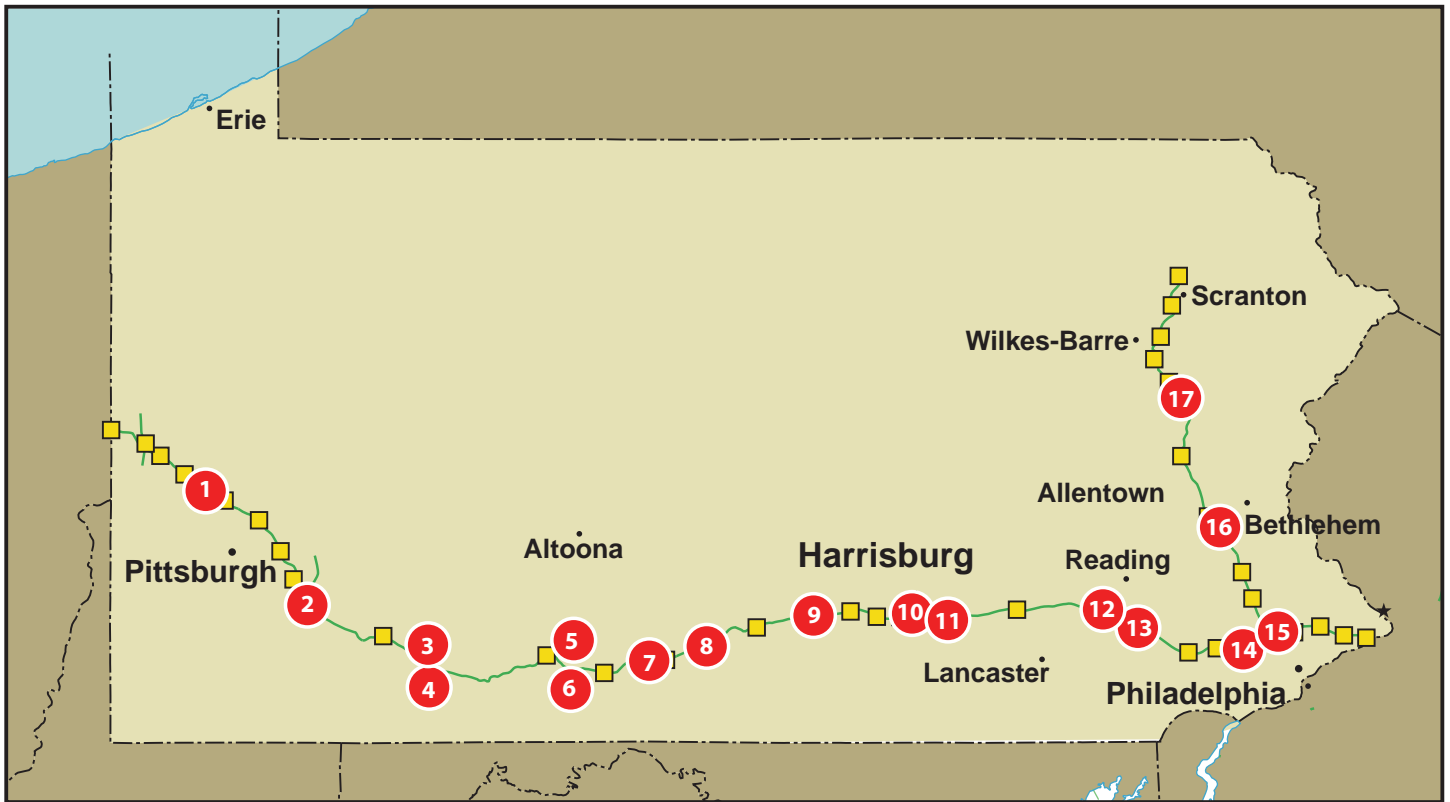

Toll-free travel and toll rate information:
 866.976.TRIP (8747)

*11 Emergency Assistance on the Pennsylvania Turnpike

Service Plaza Locations

- 1** Oakmont Plum
Milepost 49.3 Eastbound
- 2** New Stanton
Milepost 77.6 Westbound
- 3** North Somerset
Milepost 112.3 Westbound
- 4** South Somerset
Milepost 112.3 Eastbound
- 5** North Midway
Milepost 147.3 Westbound
- 6** South Midway
Milepost 147.3 Eastbound
- 7** Sideling Hill
Milepost 172.3 Eastbound/Westbound
- 8** Blue Mountain
Milepost 202.5 Westbound
- 9** Cumberland Valley
Milepost 219.1 Eastbound
- 10** Highspire
Milepost 249.7 Eastbound
- 11** Lawn
Milepost 258.8 Westbound
- 12** Bowmansville
Milepost 289.9 Eastbound
- 13** Peter J. Camiel
Milepost 304.8 Westbound
- 14** Valley Forge
Milepost 324.6 Eastbound
- 15** King of Prussia
Milepost 328.4 Westbound
- 16** Allentown
Milepost 55.9 Northbound/Southbound
- 17** Hickory Run
Milepost 86.1 Northbound/Southbound