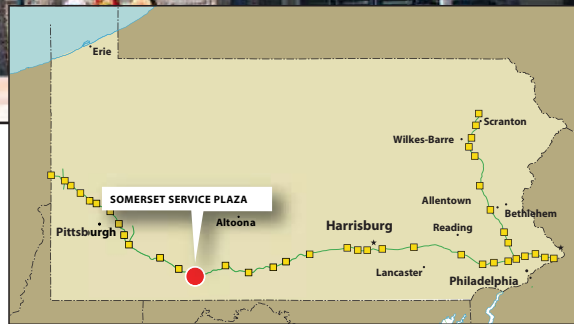

For local tourism info,
visitPA.com

North Somerset Service Plaza

Westbound
Milepost 112.3

The North Somerset service plaza is located westbound at milepost 112.3 on the Pennsylvania Turnpike Mainline.

Amenities