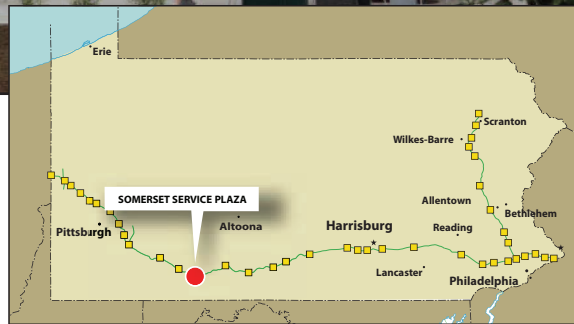

E-85 fuels available

South Somerset Service Plaza

Eastbound
Milepost 112.3

The South Somerset service plaza is located eastbound at milepost 112.3 on the Pennsylvania Turnpike Mainline.

Amenities

- Tourist Information
- ATM
- PA Lottery Sales
- E-ZPass Sales
- Dog Walk Area
- Travel Board Info
- Air Station
- Outdoor Seating
- Family Restroom
- Mommy & Me Stall
- WiFi Internet Access
- Automatic Defibrillator
- Free Cell Phone Charging
- Art Sparks

North Midway Service Plaza

Westbound
Milepost 147.3

The North Midway service plaza is located westbound at milepost 147.3 on the Pennsylvania Turnpike Mainline.

Amenities

- Tourist Information
- ATM
- PA Lottery Sales
- E-ZPass Sales
- Dog Walk Area
- Travel Board Info
- Air Station
- Outdoor Seating
- Family Restroom
- Mommy & Me Stall
- WiFi Internet Access
- Automatic Defibrillator
- Free Cell Phone Charging