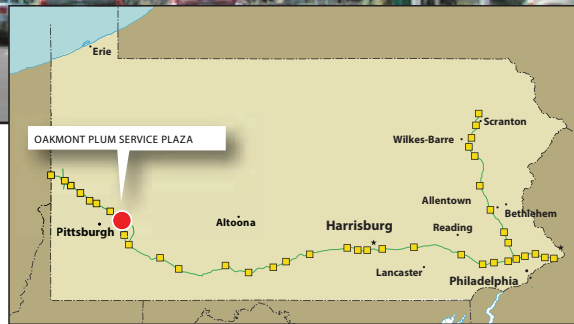

The Traveler's Guide to PA Turnpike service plazas

service plazas

Oakmont Plum Service Plaza

Eastbound
Milepost 49.3

The Oakmont Plum service plaza is located eastbound at milepost 49.3 on the Pennsylvania Turnpike Mainline.

For local tourism info,
visitPA.com

New Stanton Service Plaza

Westbound
Milepost 77.6

The New Stanton service plaza is located westbound at milepost 77.6 on the Pennsylvania Turnpike Mainline.

Dining Choices