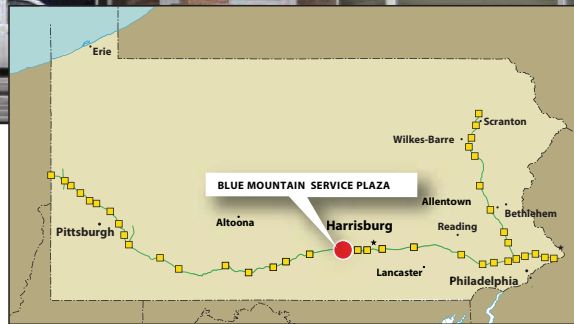

Fuel

 See page 24 for a listing of vendor offerings.

E85 fuels available

Blue Mountain Service Plaza

Westbound
Milepost 202.5

The Blue Mountain service plaza is located westbound at milepost 202.5 on the Pennsylvania Turnpike Mainline.