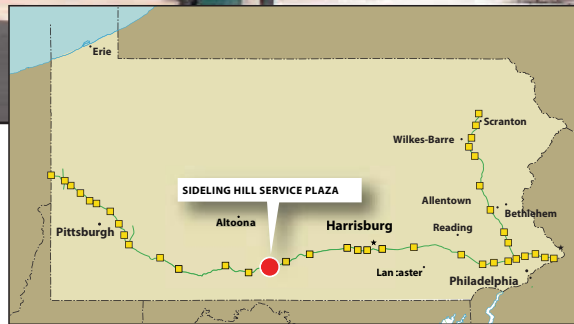

South Midway Service Plaza

Eastbound
Milepost 147.3

The South Midway service plaza is located eastbound at milepost 147.3 on the Pennsylvania Turnpike Mainline.

Amenities

- Tourist Information
- PTC Historical Display
- ATM
- PA Lottery Sales
- E-ZPass Sales
- Dog Walk Area
- Travel Board Info
- Air Station
- Outdoor Seating
- Family Restroom
- Mommy & Me Stall
- WiFi Internet Access
- Automatic Defibrillator
- Free Cell Phone Charging

Sideling Hill Service Plaza

Eastbound/Westbound
Milepost 172.3

The Sideling Hill service plaza is located eastbound and westbound at milepost 172.3 on the Pennsylvania Turnpike Mainline.

Amenities

- Tourist Information
- ATM
- PA Lottery Sales
- E-ZPass Sales
- Dog Walk Area
- Travel Board Info
- Air Station
- RV Dumping Station
- Outdoor Seating
- Family Restroom
- Mommy & Me Stall
- Seasonal Farmers Market
- WiFi Internet Access
- Automatic Defibrillator
- E-85 Fuel
- Free Cell Phone Charging
- Art Sparks